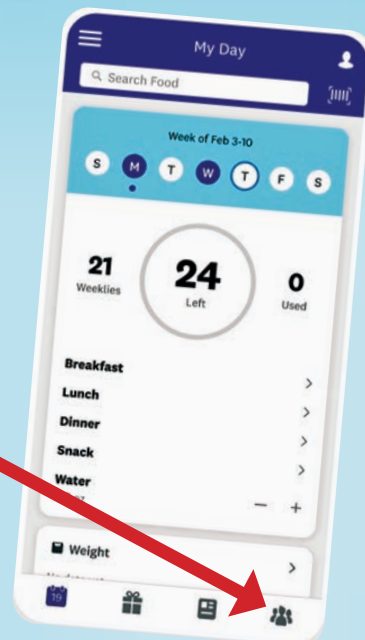

Are you a

member?

Let's support each other in the 1199ers Group!

That's right—we have a WeightWatchers group exclusively for 1199ers in the Connect section of the WW app—so join today.

How do you join Connect?

- 1** You must be a WW member to join the 1199ers Group. Connect is part of the WW app, so download the app, if you haven't already done so.
- 2** Sign in using your WW ID (found at the top of your profile) and password.
- 3** Tap the group of people icon in the lower right-hand corner.
- 4** Tap the green “Browse groups” button. 
- 5** Tap the search icon  in the top right corner, type in **1199ers**—and join the group!